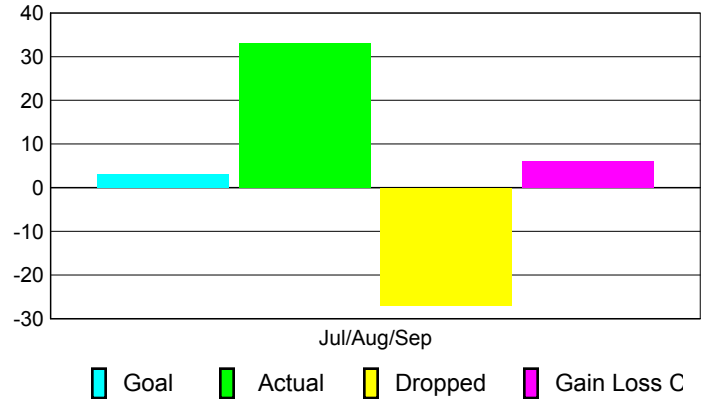

Membership Results 2010-2011

Goal, New, Dropped, Gain/Loss